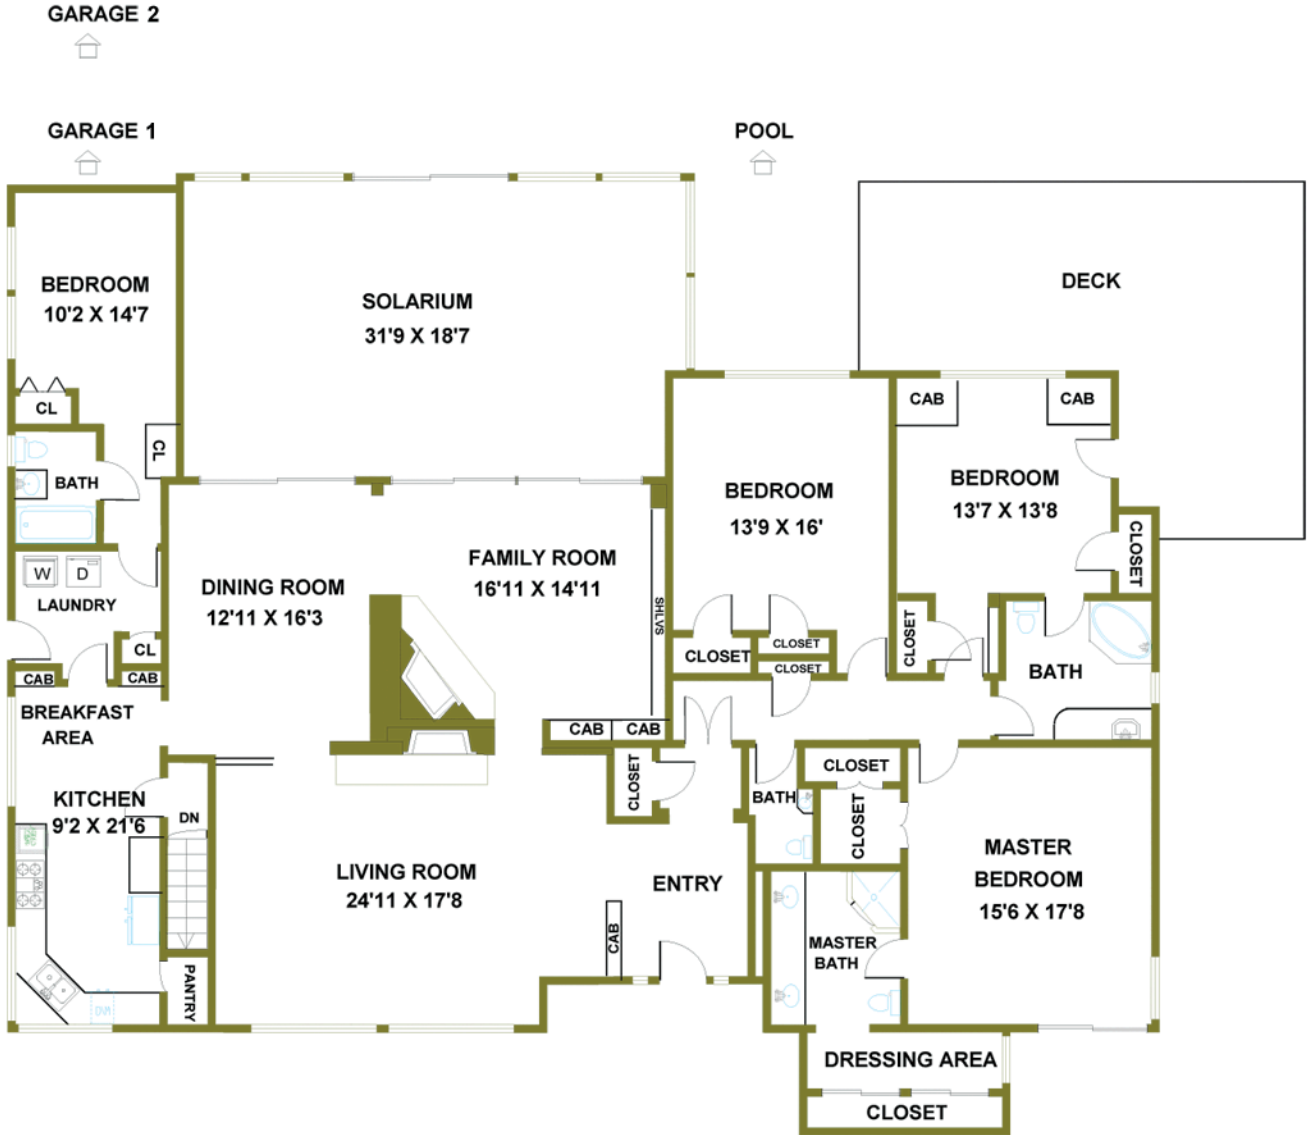

1335 SAINT ALBANS ROAD, SAN MARINO

www.1335StAlbansRoad.com

FLOOR PLAN CREATED BY REST , INFORMATION DEEMED RELIABLE, BUT NOT GUARANTEED. (626) 840-1717